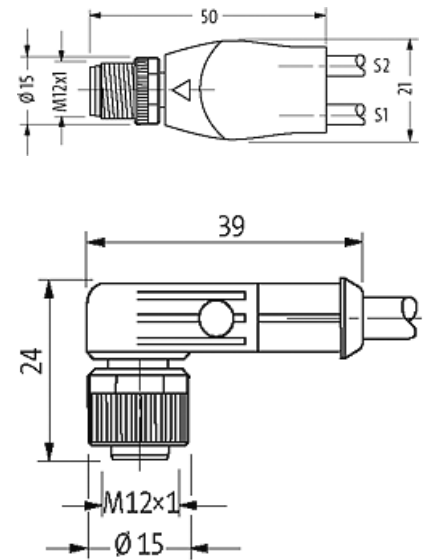

Sketch

Product may differ from Image