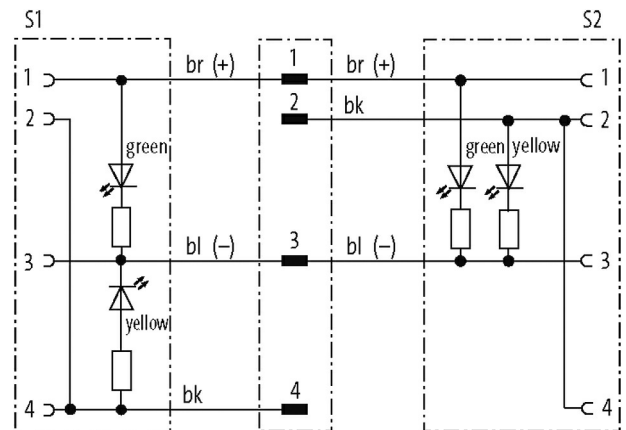

M12 Y-DISTRIBUTOR / M12 FEMALE 90° LED

PUR 3X0.34 GRAY, UL/CSA, drag ch 0.6m

Y-connector M12 – M12, 4-pole

Male straight – females 90°

A-coded

bridged

LED (yellow/green)

Art-No. 7005 - M12 Lite - (plastic hexagonal screw) on request

Plastic housings with good resistance against chemicals and oils.

The resistance to aggressive media should be individually tested for your application. Further details on request.

Further cable lengths on request.

[Link to Product](#)

Illustration

Product may differ from Image