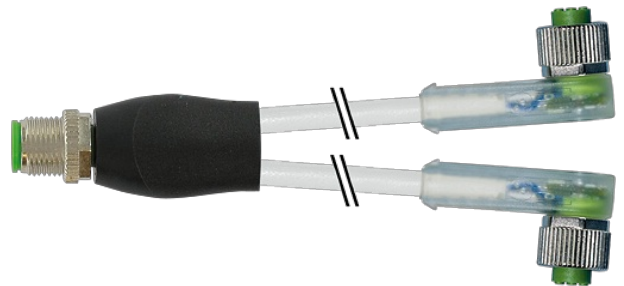

M12 Y-DISTRIBUTOR / M12 FEMALE 90° LED

PUR 3X0.34 GRAY, UL/CSA, drag ch 0.6m

Y-connector M12 – M12, 4-pole

Male straight – females 90°

A-coded

bridged

LED (yellow/green)

Art-No. 7005 - M12 Lite - (plastic hexagonal screw) on request

Plastic housings with good resistance against chemicals and oils.

The resistance to aggressive media should be individually tested for your application. Further details on request.

Further cable lengths on request.

[Link to Product](#)

Illustration

Product may differ from Image