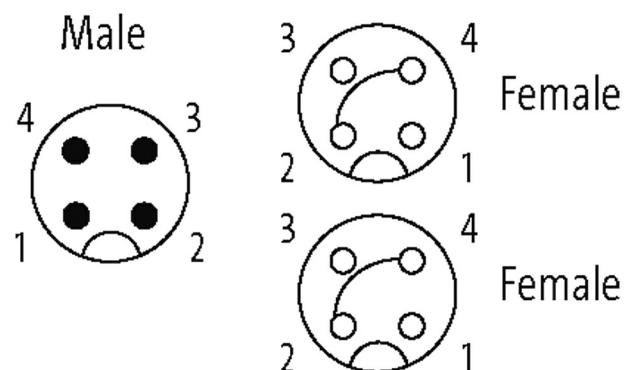

M12 Y-DISTRIBUTOR / M12 FEMALE 90° LED

PUR 3X0.34 GRAY, UL/CSA, drag ch 0.6m

Y-connector M12 – M12, 4-pole

Male straight – females 90°

A-coded

bridged

LED (yellow/green)

Art-No. 7005 - M12 Lite - (plastic hexagonal screw) on request

Plastic housings with good resistance against chemicals and oils.

The resistance to aggressive media should be individually tested for your application. Further details on request.

Further cable lengths on request.

[Link to Product](#)

Illustration

Product may differ from Image